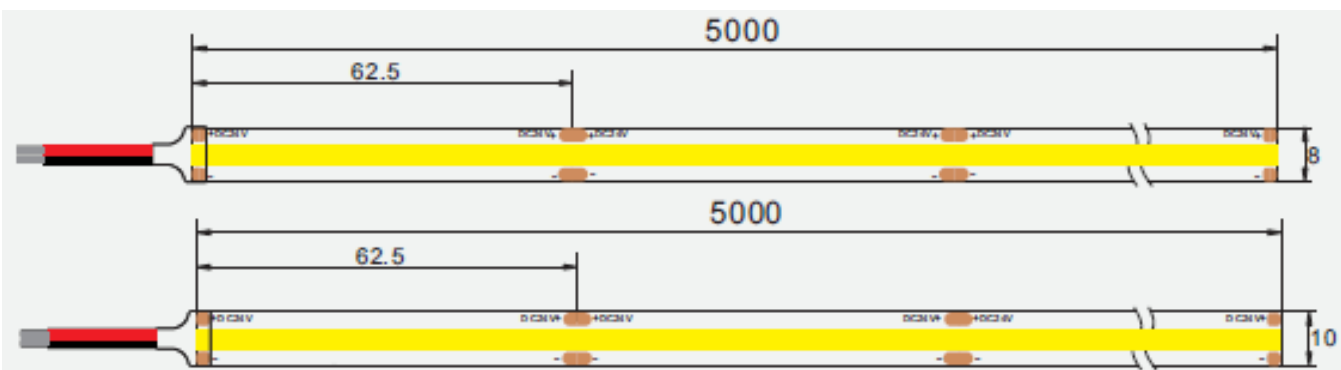

SPECIFICATION

Part No.: COB LED Strip

NEWSTAR LED Lighting

Features

- High brightness.
- Long lifespan 50,000hours
- Energy-saving product
- Environment-friendly
- Certifications: CE & RoHS
- NO RF interference
- Easy to install and maintain
- Low in heat radiation and power consumption
- Uniform lighting effect without dot

Dimensions:

384leds/m

512leds/m

SPECIFICATION

Technical Specifications

Model	NSS-COB-384W	NSS-COB-512W
Light source	384leds	512leds
Power	8/12w/m	10/14w/m
Lumens	80-120lm /w	
Input Voltage(V)	DC24v	
PCB Color	White, 8/10mm	
Chip	COB LED	
Certification	CE & RoHS	
Working Temperature	-30-60°C	
Viewing angle	180 degree	
CRI (Ra)	>80Ra/90Ra	
IP Grade	IP20/IP65/IP67/IP68	
Color temperature	R/G/B/Y/W 2800-6500K	
Warranty	5 years	

Instruction

1、 Connection

R/Y/B/G/W single color Non waterproof LED strip series: There are two wires for the product (Wire Pathway 22AWG; Wire Length 150MM), the Red one is connected to the positive section of the power supply while the Black one is for the cathode. If use the controller, the Red one is connected to the positive section of the controller while the Black one is for the cathode.

SPECIFICATION

2、Installation

3M glue on the back of the product. Rive off the protection paper then install the product to anywhere you need to.

3、Installation Notice

- 1) Make sure the connection is correct according to the diagram.
- 2) Pay attention on the parameters limit on the above form. DO NOT run over the peak value.
- 3) Keep the surface of installation clear and level avoid breaking off.
- 4) Avoid the crook area is the just position of LED and other components, in order to protect the product and extend the lifespan of the product.