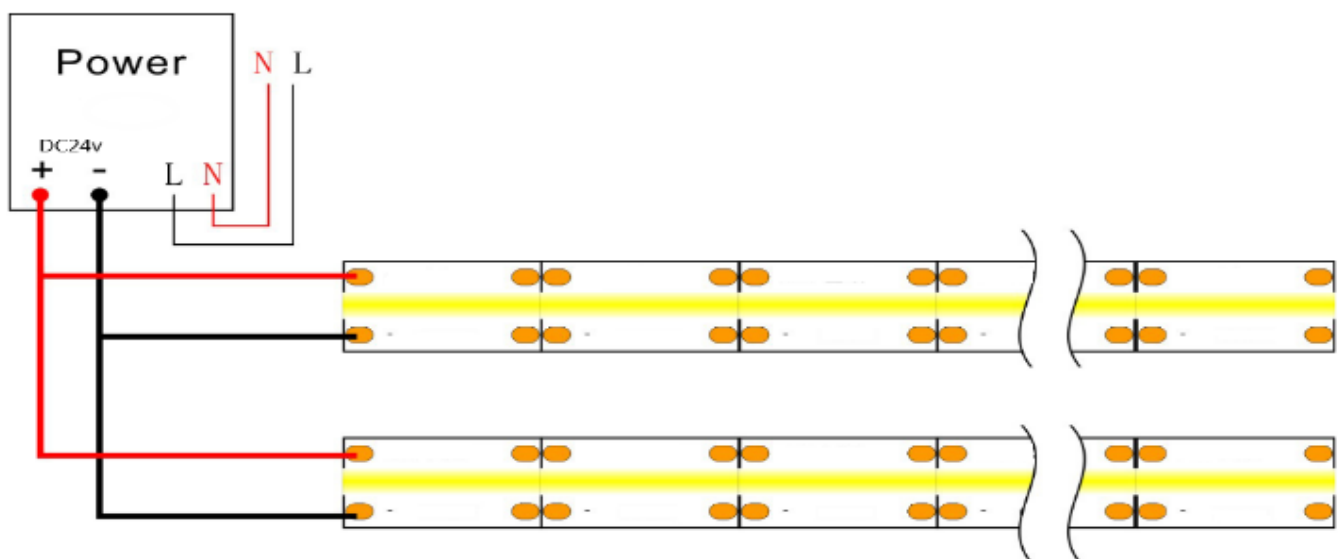

Dimensions:

384leds/m

512leds/m

SPECIFICATION

Technical Specifications

Model	NSS-COB-384W	NSS-COB-512W
Light source	384leds	512leds
Power	8/12w/m	10/14w/m
Lumens	80-120lm /w	
Input Voltage(V)	DC24v	
PCB Color	White, 8/10mm	
Chip	COB LED	
Certification	CE & RoHS	
Working Temperature	-30-60°C	
Viewing angle	180 degree	
CRI (Ra)	>80Ra/90Ra	
IP Grade	IP20/IP65/IP67/IP68	
Color temperature	R/G/B/Y/W 2800-6500K	
Warranty	5 years	

Instruction

1、 Connection

R/Y/B/G/W single color Non waterproof LED strip series: There are two wires for the product (Wire Pathway 22AWG; Wire Length 150MM), the Red one is connected to the positive section of the power supply while the Black one is for the cathode. If use the controller, the Red one is connected to the positive section of the controller while the Black one is for the cathode.

SPECIFICATION

2、Installation

3M glue on the back of the product. Rive off the protection paper then install the product to anywhere you need to.

3、Installation Notice

- 1) Make sure the connection is correct according to the diagram.
- 2) Pay attention on the parameters limit on the above form. DO NOT run over the peak value.
- 3) Keep the surface of installation clear and level avoid breaking off.
- 4) Avoid the crook area is the just position of LED and other components, in order to protect the product and extend the lifespan of the product.