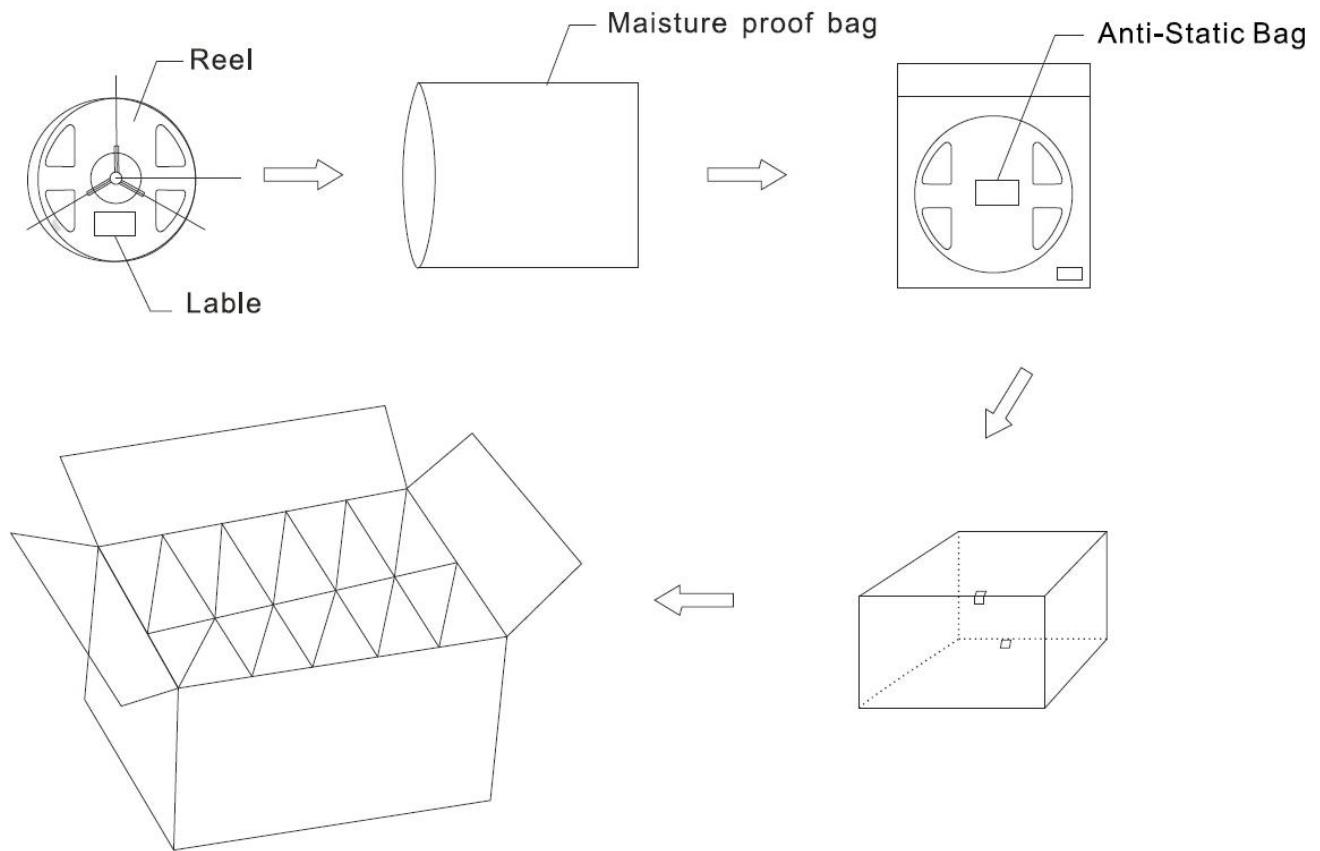

Instruction

1、 Connection

R/Y/B/G/W single color Non waterproof LED strip series: There are two wires for the product (Wire Pathway 22AWG; Wire Length 150MM), the Red one is connected to the positive section of the power supply while the Black one is for the cathode. If use the controller, the Red one is connected to the positive section of the controller while the Black one is for the cathode.

SPECIFICATION

2、Installation

3M glue on the back of the product. Rive off the protection paper then install the product to anywhere you need to.

3、Installation Notice

- 1) Make sure the connection is correct according to the diagram.
- 2) Pay attention on the parameters limit on the above form. DO NOT run over the peak value.
- 3) Keep the surface of installation clear and level avoid breaking off.
- 4) Avoid the crook area is the just position of LED and other components, in order to protect the product and extend the lifespan of the product.

Installation

IP33 & IP65

Clean mounting surface , straighten strip and fix it by 3M

IP67 & IP68

Clean mounting surface

Straighten strip and fix it by clip and screw

SPECIFICATION

Package