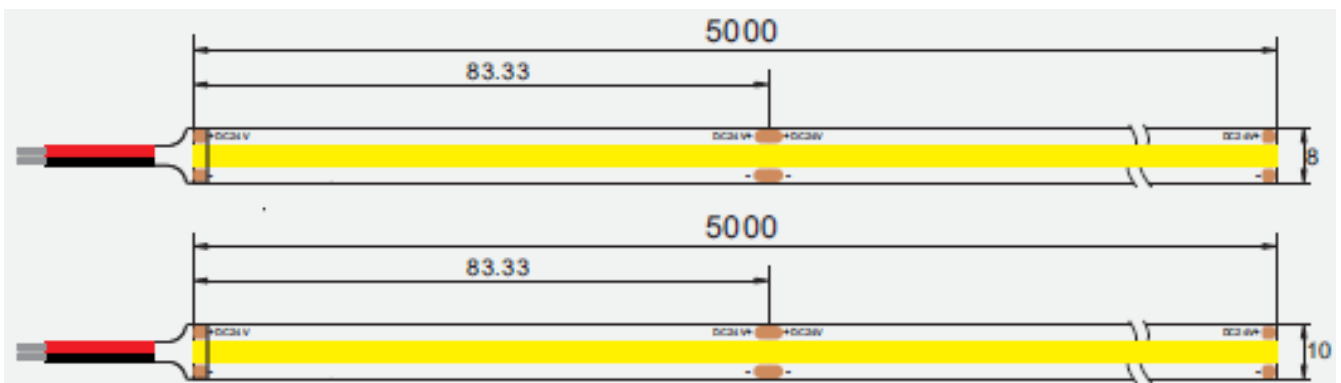

SPECIFICATION

Part No.: COB LED Strip

NEWSTAR LED Lighting

Features

- High brightness.
- Long lifespan 50,000hours
- Energy-saving product
- Environment-friendly
- Certifications: CE & RoHS
- NO RF interference
- Easy to install and maintain
- Low in heat radiation and power consumption
- Uniform lighting effect without dot

Dimensions:

384leds/m

512leds/m

SPECIFICATION

Technical Specifications

Model	NSS-COB-384W	NSS-COB-512W
Light source	384leds	512leds
Power	8/12w/m	10/14w/m
Lumens	80-120lm /w	
Input Voltage(V)	DC24v	
PCB Color	White, 8/10mm	
Chip	COB LED	
Certification	CE & RoHS	
Working Temperature	-30-60°C	
Viewing angle	180 degree	
CRI (Ra)	>80Ra/90Ra	
IP Grade	IP20/IP65/IP67/IP68	
Color temperature	R/G/B/Y/W 2800-6500K	
Warranty	5 years	

Instruction

1、 Connection

R/Y/B/G/W single color Non waterproof LED strip series: There are two wires for the product (Wire Pathway 22AWG; Wire Length 150MM), the Red one is connected to the positive section of the power supply while the Black one is for the cathode. If use the controller, the Red one is connected to the positive section of the controller while the Black one is for the cathode.

SPECIFICATION

2、Installation

3M glue on the back of the product. Rive off the protection paper then install the product to anywhere you need to.

3、Installation Notice

- 1) Make sure the connection is correct according to the diagram.
- 2) Pay attention on the parameters limit on the above form. DO NOT run over the peak value.
- 3) Keep the surface of installation clear and level avoid breaking off.
- 4) Avoid the crook area is the just position of LED and other components, in order to protect the product and extend the lifespan of the product.